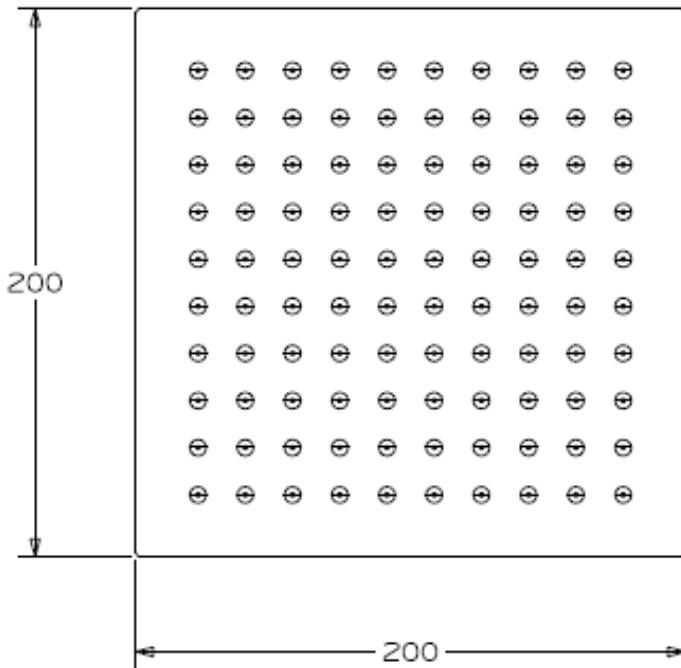

NDW 200x200mm SQUARE STAINLESS STEEL RAIN SHOWER (PM07010)

Suitable for use with
Wall or Ceiling Arms

Proudly imported and distributed by
Gro Agencies Pty Ltd
Unit 2 / 37 Howe St, Osborne Park, WA, 6017
P 08 9446 3288 E info@groagencies.com.au W www.groagencies.com.au