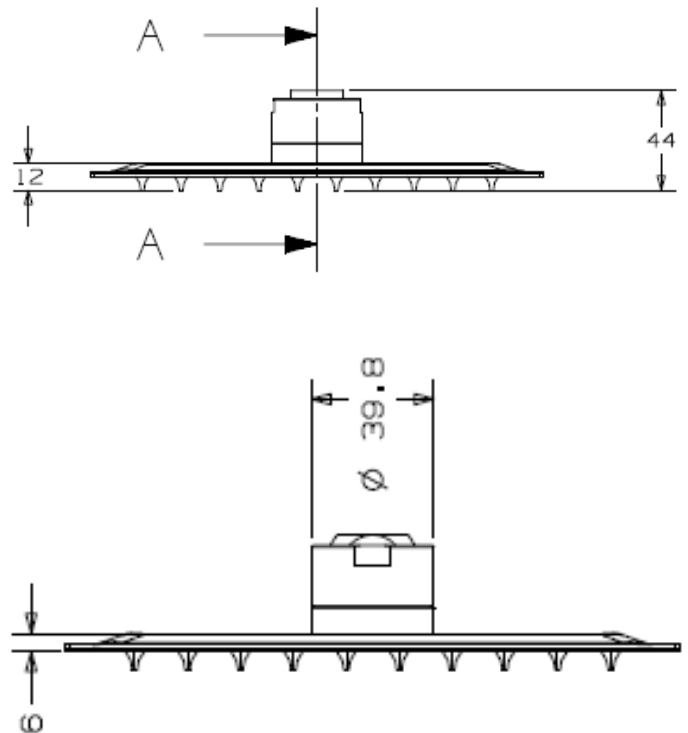

NDW 200x200mm SQUARE STAINLESS STEEL RAIN SHOWER (PM07010)

Suitable for use with
Wall or Ceiling Arms

Proudly imported and distributed by
Gro Agencies Pty Ltd
Unit 2 / 37 Howe St, Osborne Park, WA, 6017
P 08 9446 3288 E info@groagencies.com.au W www.groagencies.com.au